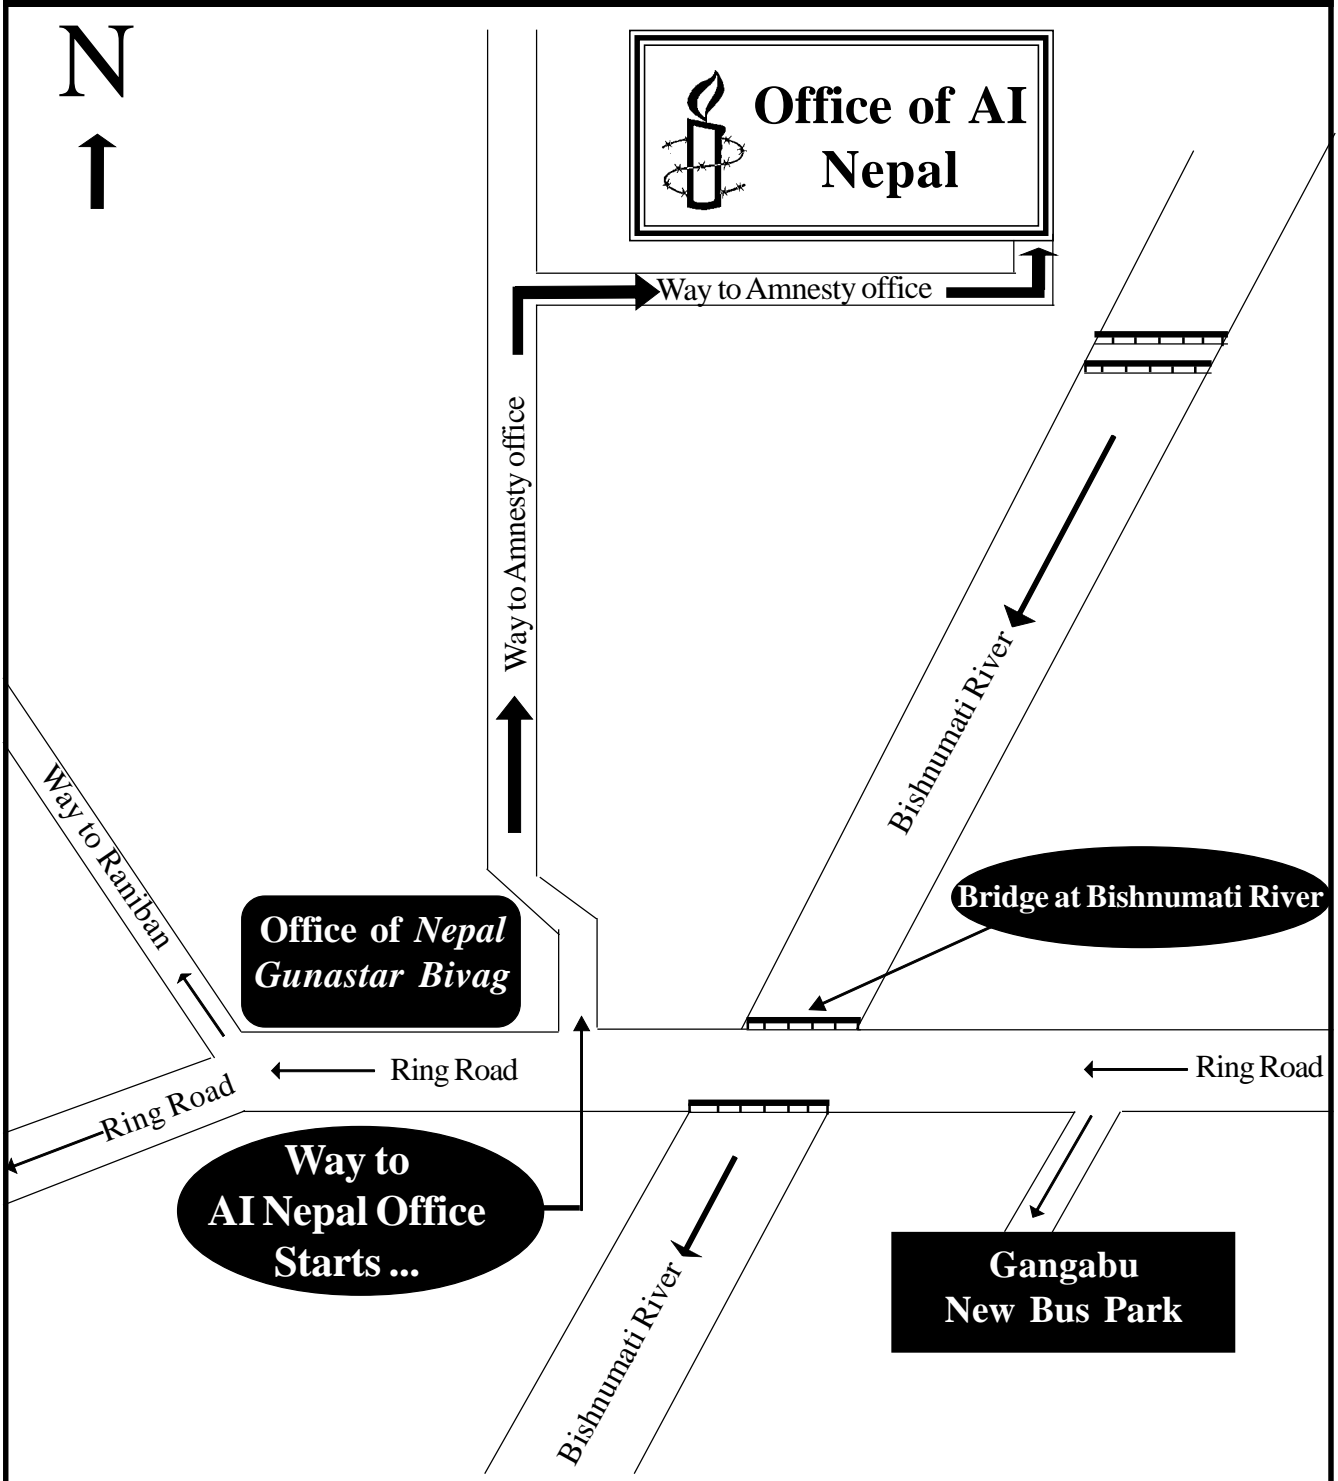

# Location of Amnesty International Nepal Office

AI Nepal's office is located in the north-west from new bus-park in Balaju. The area is called "Basantanagar". When crossing the bridge at Bishnumati River from new bus-park side, there is a office of "*Nepal Gunastar Bibhag*". From the office of *Bibhag* a road goes to the north. When going about 300 meters north from the ring-road through Office of "*Nepal Gunasthar Bivag*", Office of AI Nepal is reached.

## Location Map of the office of Amnesty International (AI) Nepal

P.O.Box 135, Amnesty Marga, Basantanagar, Balaju, Kathmandu, Nepal.  
Phone No. (+977-1) 4364706, 4365431 Fax: (977 1) 4354987  
email: [info@amnestynepal.org](mailto:info@amnestynepal.org), website: [www.amnestynepal.org](http://www.amnestynepal.org)